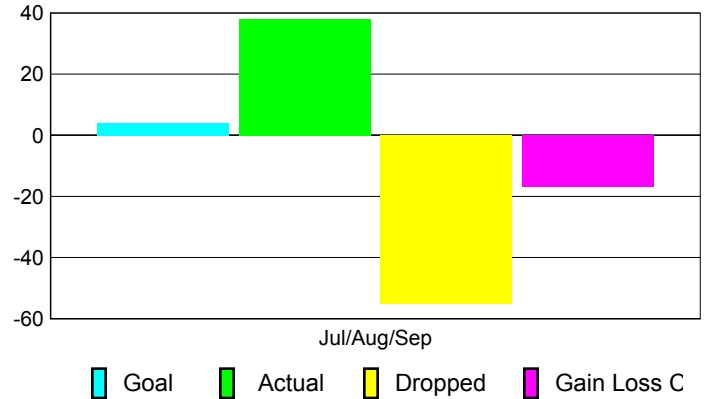

Membership Results 2010-2011

Goal, New, Dropped, Gain/Loss